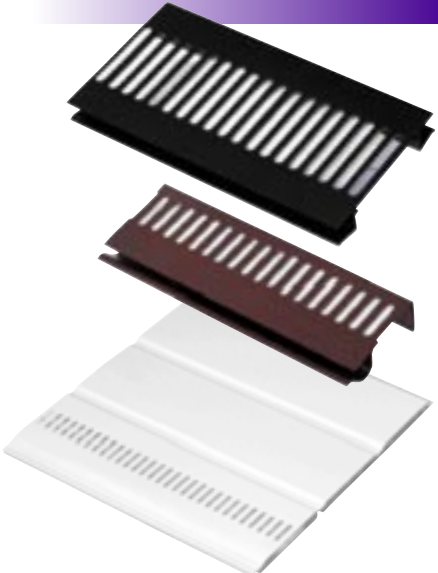

**NEW PRODUCT**

**EAVES PROTECTORS**

Description	Colour	Part No	Pack Qty
Eaves Protector*	Black	G/EP	10 x 1.5m
*also available in 2.5m and 3m (special order)			

**NEW PRODUCTS**

**GUTTER COVERS**

Description	Colour	Part No	Pack Qty
Gutter Cover	White	G/GC/W	10 x 1m
Gutter Cover	Black	G/GC/B	10 x 1m
Gutter Cover	Brown	G/GC/BR	10 x 1m
Gutter Cover	Grey	G/GC/G	10 x 1m
Gutter Cover	Caramel	G/GC/C	10 x 1m
*all above also available in 1.5m lengths			

**PVC RENDERING BEADS**

Description	Colour	Part No	Pack Qty
Angle Bead 6mm	White	G/AB6W	25 x 2.5m
Angle Bead 10mm	White	G/AB10W	25 x 2.5m
Angle Bead 15mm	White	G/AB15W	25 x 2.5m
Bellcast Bead 10mm	White	G/BC10W	50 x 2.5m
Bellcast Bead 16mm	White	G/BC16W	50 x 2.5m
Bellcast Bead 19mm	White	G/BC19W	50 x 2.5m
Stop Bead 3mm	White	G/SB3W	50 x 2.5m
Stop Bead 6mm	White	G/SB6W	50 x 2.5m
Stop Bead 10mm	White	G/SB10W	50 x 2.5m
Stop Bead 13mm	White	G/SB13W	50 x 2.5m
Stop Bead 15mm	White	G/SB15W	50 x 2.5m
Stop Bead 19mm	White	G/SB19W	50 x 2.5m
*all above beads are available in Terracotta (T), Cream (C) and Ivory (I)			