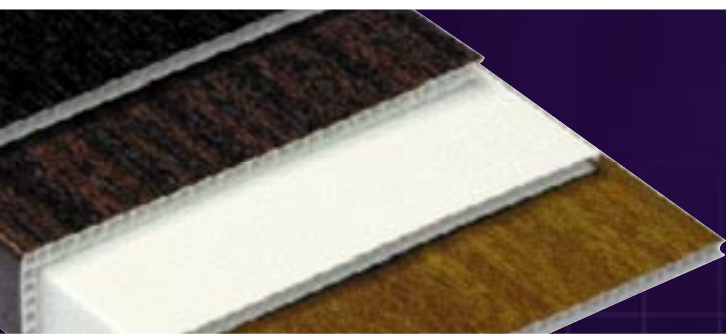

Geoplas

BUILDING PRODUCTS